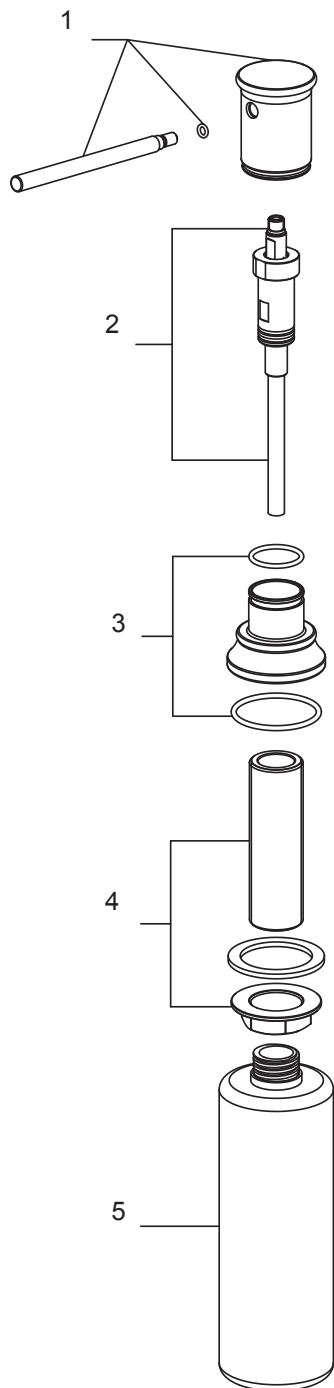

MODELS

- 442516 CHROME
- 442517 STAINLESS Finish
- 442518 POLISHED NICKEL
- 442519 OIL RUBBED BRONZE

FEATURES

- Solid brass body
- Will fit all Blanco faucet holes
- Compliments the EMPRESSA faucet series
- 13.5 ounce capacity
- Installation in a 1-3/8" hole

JOB INFORMATION

Job Name: _____

Contact: _____

Date Specified: _____

Specifier: _____

Contractor: _____

Model 442519 shown

NOMINAL DIMENSIONS

REACH	HEIGHT
4-1/8"	3-3/8"

See next page for exploded parts drawing and parts list.

BLANCO AMERICA

800.451.5782

www.blancoamerica.com

© 2018 BLANCO AMERICA

1/18

SPEC-001

REPAIR PART GUIDE		
Num.	Description	Part #
1	Empressa Dispenser CH	442651
1	Empressa Dispenser ST	442652
1	Empressa Dispenser PN	442653
1	Empressa Dispenser ORB	442654
2	Empressa Pump Kit	442674
3	Empressa Base Kit CH	442655
3	Empressa Base Kit ST	442656
3	Empressa Base Kit PN	442657
3	Empressa Base Kit ORB	442658
4	Mounting Kit	442143
5	Bottle 13-1/2 ounces	441963