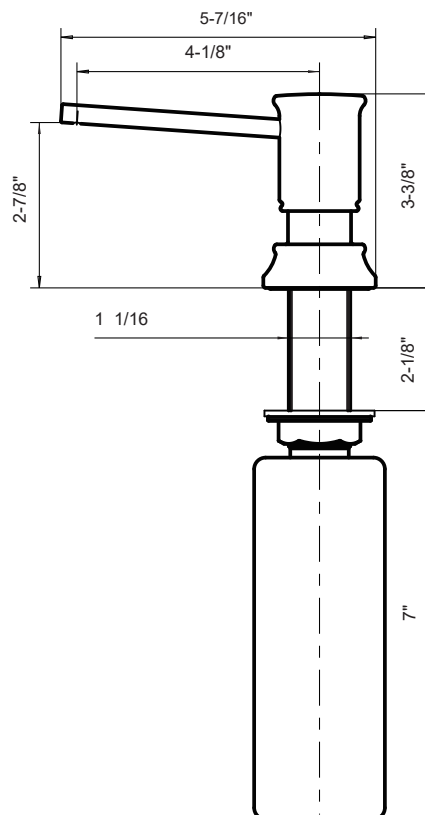

MODELS

- 442516 CHROME
- 442517 STAINLESS Finish
- 442518 POLISHED NICKEL
- 442519 OIL RUBBED BRONZE

FEATURES

- Solid brass body
- Will fit all Blanco faucet holes
- Compliments the EMPRESSA faucet series
- 13.5 ounce capacity
- Installation in a 1-3/8" hole

JOB INFORMATION

Job Name: _____

Contact: _____

Date Specified: _____

Specifier: _____

Contractor: _____

Model 442519 shown

NOMINAL DIMENSIONS

REACH	HEIGHT
4-1/8"	3-3/8"

See next page for exploded parts drawing and parts list.

BLANCO AMERICA

800.451.5782

www.blancoamerica.com

© 2018 BLANCO AMERICA

1/18

SPEC-001

REPAIR PART GUIDE		
Num.	Description	Part #
1	Empressa Dispenser CH	442651
1	Empressa Dispenser ST	442652
1	Empressa Dispenser PN	442653
1	Empressa Dispenser ORB	442654
2	Empressa Pump Kit	442674
3	Empressa Base Kit CH	442655
3	Empressa Base Kit ST	442656
3	Empressa Base Kit PN	442657
3	Empressa Base Kit ORB	442658
4	Mounting Kit	442143
5	Bottle 13-1/2 ounces	441963